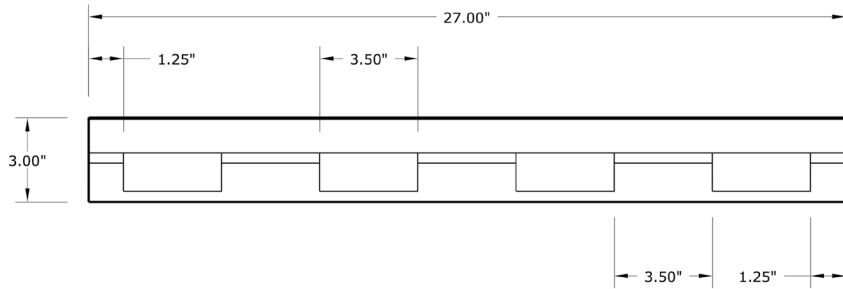

## ACCESSORY DIMENSIONS

### ACDSGT2704 4 BLOCK DENTIL SHELF

Front Profile

Side Profile