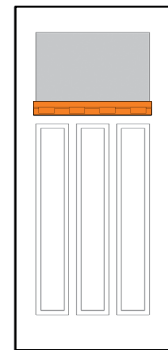

## ACCESSORY DIMENSIONS

### ACDSGT2704 4 BLOCK DENTIL SHELF

Front Profile

Side Profile

## ACCESSORY INFO

**Parts Per Set: 1**  
4 Block Dentil Shelf

**Matching Doors:**  
DRG6C | *Spec Page 102*

### ACDSGT2716 16 BLOCK DENTIL SHELF

Front Profile

Side Profile