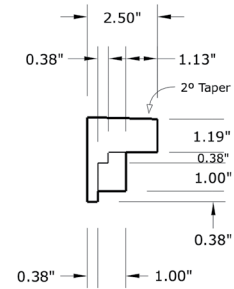

## ACCESSORY DIMENSIONS

### ACDSGT2704 4 BLOCK DENTIL SHELF

Front Profile

Side Profile

## ACCESSORY INFO

**Parts Per Set: 1**  
4 Block Dentil Shelf

**Matching Doors:**  
DRG6C | *Spec Page 102*

### ACDSGT2716 16 BLOCK DENTIL SHELF

Front Profile

Side Profile