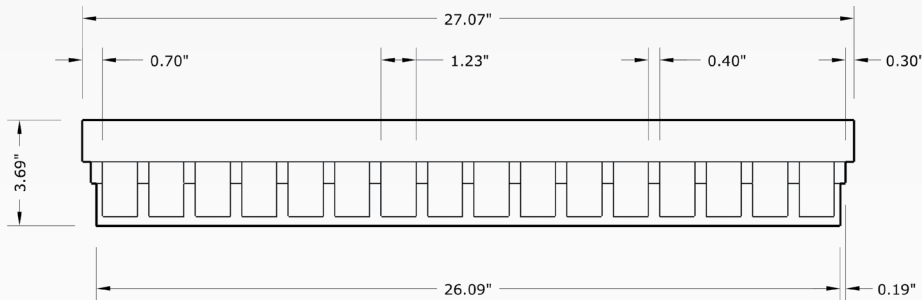

## ACCESSORY DIMENSIONS

### ACDSGT2704 4 BLOCK DENTIL SHELF

Front Profile

Side Profile

### ACDSGT2716 16 BLOCK DENTIL SHELF

Front Profile

Side Profile