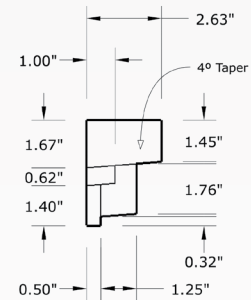

## ACCESSORY DIMENSIONS

### ACDSGT2704 4 BLOCK DENTIL SHELF

Front Profile

Side Profile

## ACCESSORY INFO

**Parts Per Set: 1**  
4 Block Dentil Shelf

**Matching Doors:**  
DRG6C | *Spec Page 102*

### ACDSGT2716 16 BLOCK DENTIL SHELF

Front Profile

Side Profile